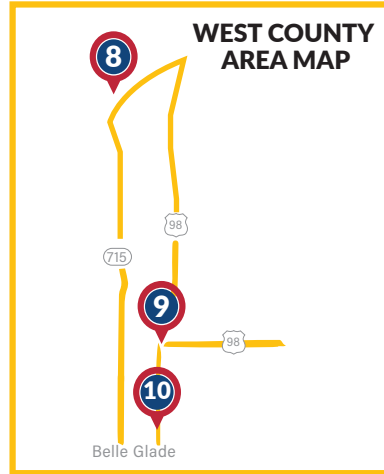

PALM BEACH COUNTY VOTES 2024

March 19th Presidential Preference Primary (PPP) & Uniform Municipal Elections

Early Voting & Vote-by-Mail Ballot Drop Off Locations

- 1. Jupiter Community Center**
200 Military Trl, Jupiter
- 2. Florida Atlantic Univ. - Jupiter Campus**
5353 Parkside Dr, Jupiter
- 3. Gardens Branch Library**
11303 Campus Dr, Palm Beach Gardens
- 4. Wells Recreation Community Center**
2409 Avenue H West, Riviera Beach
- 5. Acreage Branch Library**
15801 Orange Blvd, Loxahatchee
- 6. Gaines Park Community Center**
1501 N. Australian Ave., West Palm Beach
- 7. Royal Palm Beach Library**
500 Civic Center Way, Royal Palm Beach
- 8. Loula V. York Library**
525 Bacom Pt. Road, Pahokee
- 9. SOE West County Branch Office**
2976 State Road #15, 2nd floor, Belle Glade
- 10. Belle Glade Branch Library**
725 NW 4th St, Belle Glade
- 11. Summit Main Library**
3650 Summit Blvd, West Palm Beach
- 12. Wellington Branch Library**
1951 Royal Fern Dr, Wellington
- 13. Greenacres Community Center**
501 Swain Blvd, Greenacres
- 14. Lantana Road Branch Library**
4020 Lantana Rd, Lake Worth Beach
- 15. Ezell Hester Community Center**
1901 N Seacrest Blvd, Boynton Beach
- 16. Hagen Ranch Road Branch Library**
14350 Hagen Ranch Rd, Delray Beach
- 17. Delray Beach Community Center**
50 NW 1st Ave, Delray Beach

- 18. South County Civic Center**
16700 Jog Rd, Delray Beach
- 19. West Boca Branch Library**
18685 State Road 7, Boca Raton
- 20. Spanish River Library**
1501 NW Spanish River Blvd, Boca Raton
- 21. Glades Road Branch Library**
20701 95th Ave S., Boca Raton
- 22. Boca Raton Downtown Library**
400 NW 2nd Ave, Boca Raton
- 23. Sugar Sand Park Community Center**
300 S Military Trl, Boca Raton
- 24. SOE North County Branch Office**
Northeast County Courthouse
3188 P.G.A. Blvd, RM #2401, PBG
- 25. SOE Main Office**
240 S Military Trl, West Palm Beach
- 26. SOE South County Branch Office**
Southeast PBC Administrative Complex
345 S Congress Ave, RM #103, Delray Beach